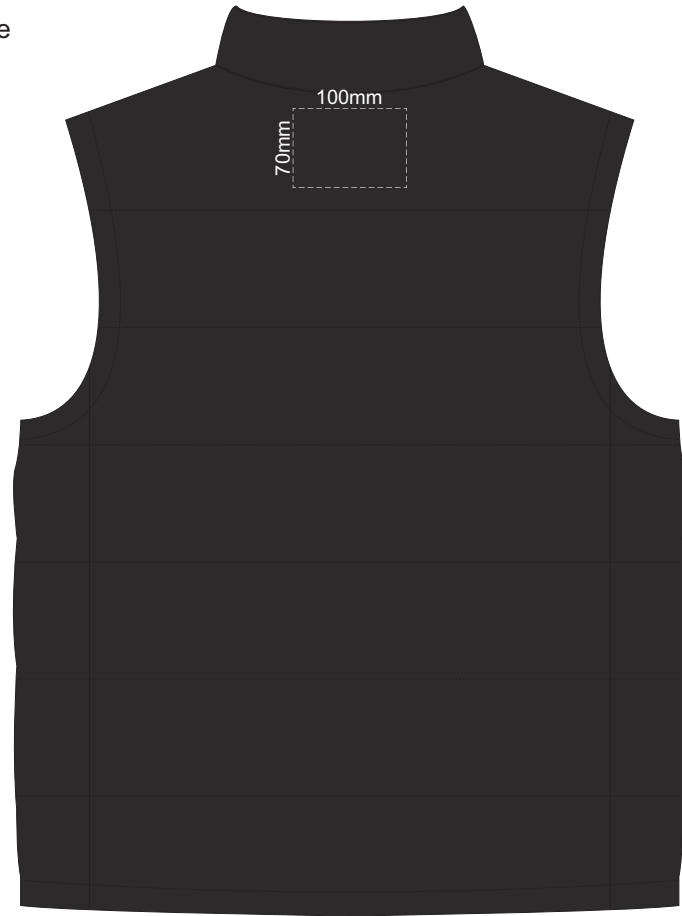

15% of Actual Size
Embroidery

FRONT EXTRA SMALL

BACK EXTRA SMALL

15% of Actual Size
Embroidery

FRONT SMALL

BACK EXTRA SMALL

FRONT MEDIUM

15% of Actual Size
Embroidery

BACK MEDIUM

FRONT LARGE

15% of Actual Size
Embroidery

BACK LARGE

FRONT XL

15% of Actual Size
Embroidery

BACK XL

FRONT XXL